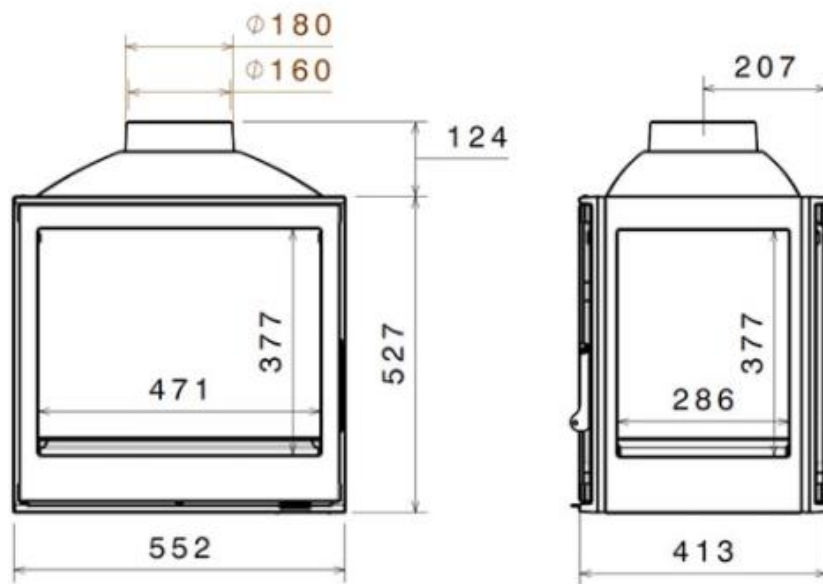

## Built -in Wood Stove

This medium-sized cast iron fireplace has glass on both sides, which makes it an elegant and impressive feature in any room and truly fantastic to behold when your fire is blazing. Perfectly sized for a small to medium home, watch family and friends gravitate towards the mesmerizing flames as it heats the area with ease. This fireplace also has the option of connecting to external air and drawing air from outside instead from within the room. This means that the burning wood doesn't deplete the oxygen in the room and require a window to be kept open in order to keep the space sufficiently oxygenated. All our fireplaces are imported from Europe and boast a strict CE certification, so you know you can rely on the quality of any unit you purchase from Hydrofire. Just to ensure you sleep well at night, they come with a 5-year warranty too.

---

Install with either 150mm or 180mm flues with appropriate reducer.

## ADDITIONAL INFORMATION

---

Weight	114 kg
Material	Cast Iron
Fuel Type	Wood
Power Output kW	10kW – 12kW
Nominal Output (Kw)	10
Heating Area	70m <sup>2</sup> -80m <sup>2</sup>
Efficiency %	0.74
Flue Outlet	Top
Flue Diameter	160mm